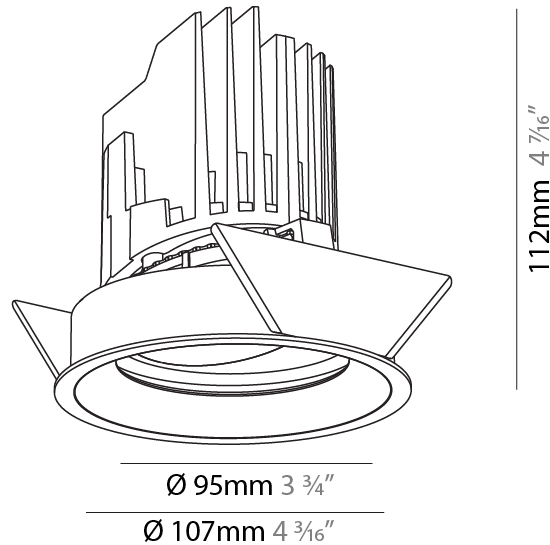

### PHYSICAL

Shape: Round  
 Diameter (mm): 107  
 Diameter (in): 4 3/16  
 Height (mm): 112  
 Height (in): 4 7/16  
 Ceiling Thickness (mm): 10 / 12.5 / 15  
 Ceiling Thickness (in): 3/8 or 1/2 or 9/16  
 Min. Recessing Depth (mm): 130  
 Min. Recessing Depth (in): 5 1/8  
 Light Distribution: Adjustable / Downlight  
 Weight (kg): 0.47  
 Weight (lbs): 1.04  
 Fixture Finish: SSR / BKV / CWI / CRY / HAB / UFT / ITA / RUA / FTG / MYG / LOD / PUS / FRO / FUP / KIA / POP / BLS / SPG / MEY / GOH / GUM / CHC / COM / ABZ / JAG / OBR / MOS / ROR  
 Fixture Material: Aluminum Die Cast  
 Cut-out Measurements: 98mm / 3 7/8"

#### PHYSICAL

Shape: Round  
 Diameter (mm): 107  
 Diameter (in): 4 3/16  
 Height (mm): 112  
 Height (in): 4 7/16  
 Ceiling Thickness (mm): 10 / 12.5 / 15  
 Ceiling Thickness (in): 3/8 or 1/2 or 9/16  
 Min. Recessing Depth (mm): 130  
 Min. Recessing Depth (in): 5 1/8  
 Light Distribution: Adjustable / Downlight  
 Weight (kg): 0.47  
 Weight (lbs): 1.04  
 Fixture Finish: SSR / BKV / CWI / CRY / HAB / UFT / ITA / RUA / FTG / MYG / LOD / PUS / FRO / FUP / KIA / POP / BLS / SPG / MEY / GOH / GUM / CHC / COM / ABZ / JAG / OBR / MOS / ROR  
 Fixture Material: Aluminum Die Cast  
 Cut-out Measurements: 98mm / 3 7/8"

#### OPTICAL

Reflector°: 10  
 Optic°: Lens Pack - No Lens  
 Adjustability: Rotational 355°; Tilt 30°

#### RATINGS AND CERTIFICATIONS

Certified By: Certified for North American Standards  
 IP rating: IP20

	98mm 3 7/8"	130mm 5 1/8"	10   15mm 3/8"   9/16"	30°	355°	